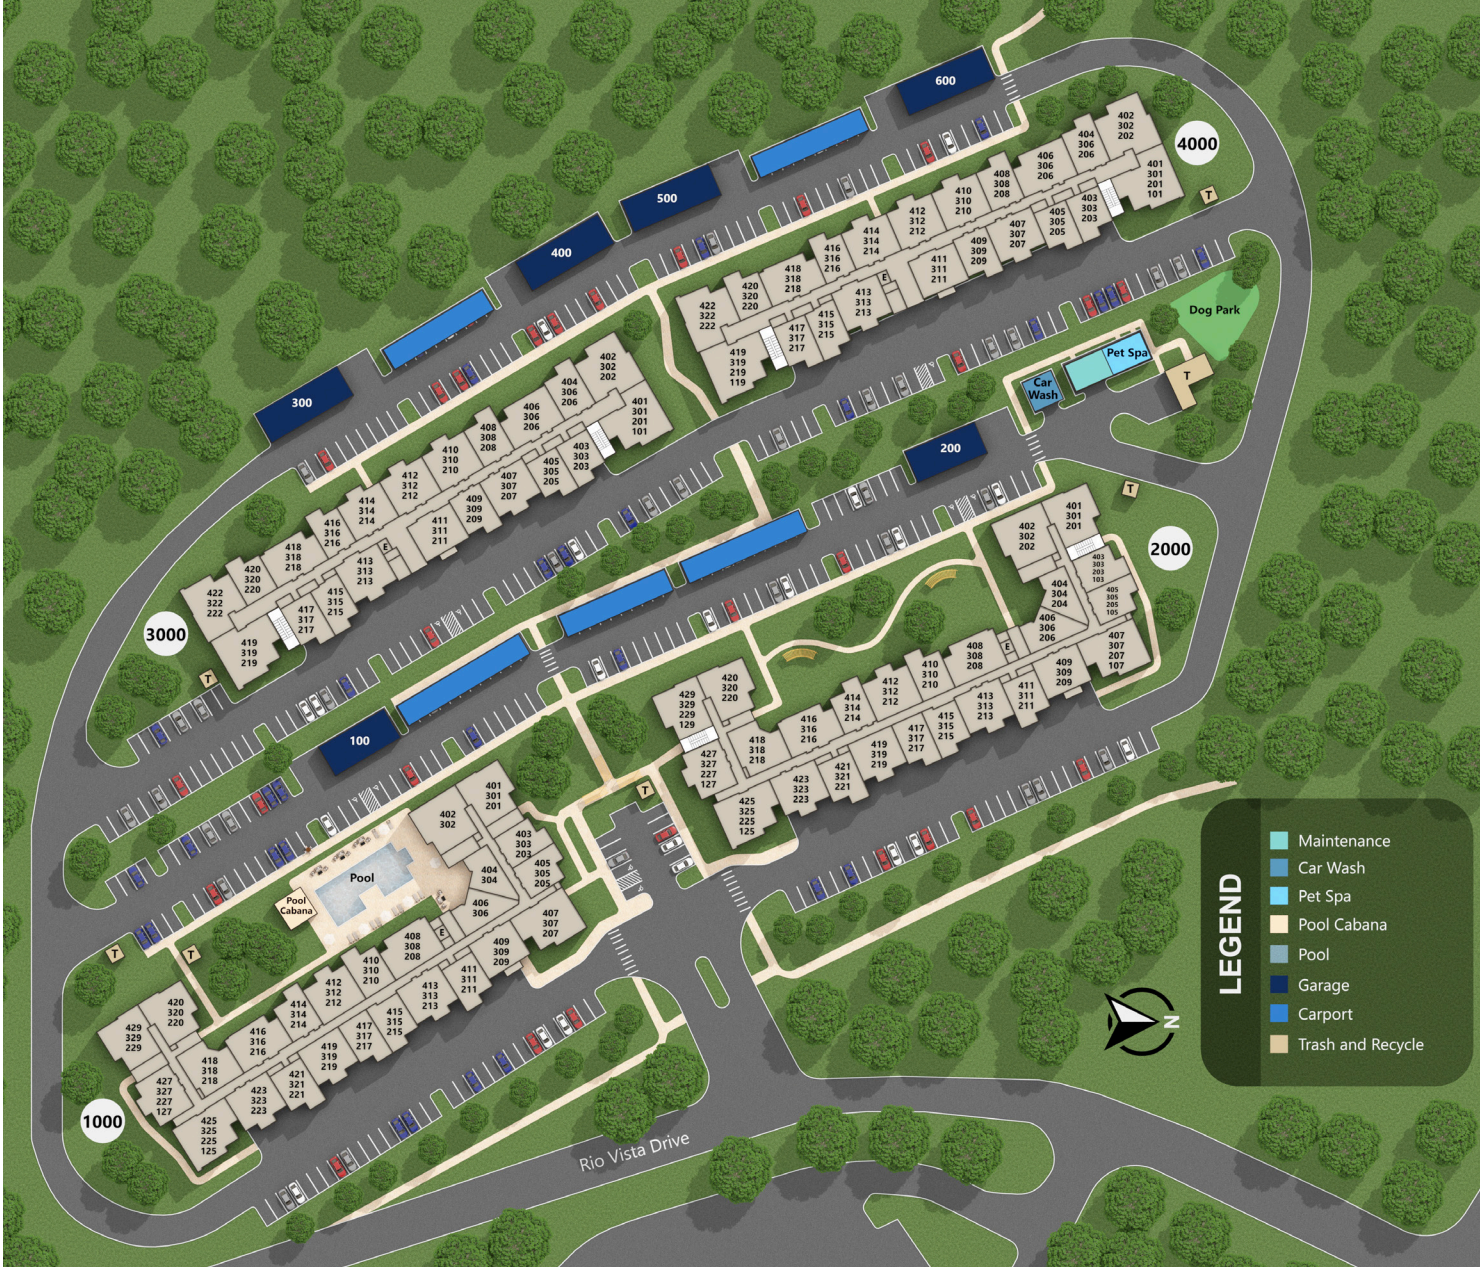

CROWNE

AT RIO VISTA

CUSTOM INTERIORS
EXCEPTIONAL AMENITIES
PERFECT LOCATION

CROWNE AT RIO VISTA APARTMENTS

Stylish Apartment Living

Located in Colorado Springs, Colorado, Crowne at Rio Vista is a new community with custom-designed interiors and first-class community amenities including hardwood-style flooring, granite countertops, a media lounge and an interactive health and athletic center.

Windsor

3 BEDROOM | 2 BATH | 1395 SQ.FT.

SITE MAP

CROWNE AT RIO VISTA APARTMENTS

GET IN TOUCH

4090 RIO VISTA DRIVE
COLORADO SPRINGS, CO 80917
P: 719.920.4040

[CROWNEATRIOVISTA.COM](https://www.crowneatriovista.com)